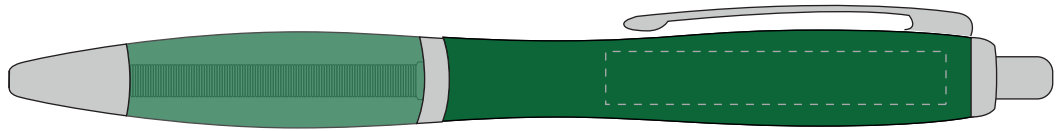

Your Ref:	Quantity:	Product Code: TPC000046
Our Ref:	Version: 1	Product Colour: GREEN

PRINTING CONCERNS:**PRODUCT INFO:**

We stock this item in the following colours

**PANTONE REFERENCE(S)**

Full Colour Printing

ARTWORK SCALE 100%

ARTWORK SCALE 100%
Max print area: 45mm x 7mm

Product Image for visualisation
- colours may vary

The dashed line is to demonstrate print area and will not appear on your printed item

PLEASE NOTE: